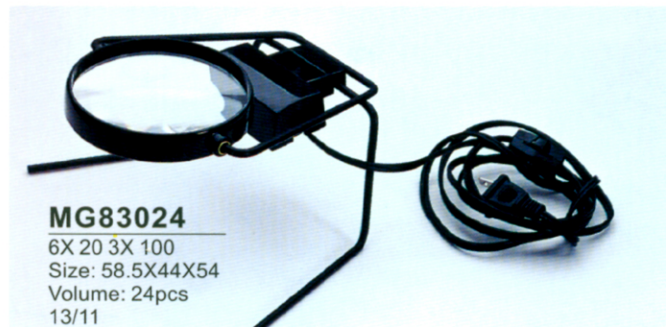

MG83024

6X 20 3X 100
Size: 58.5X44X54
Volume: 24pcs
13/11